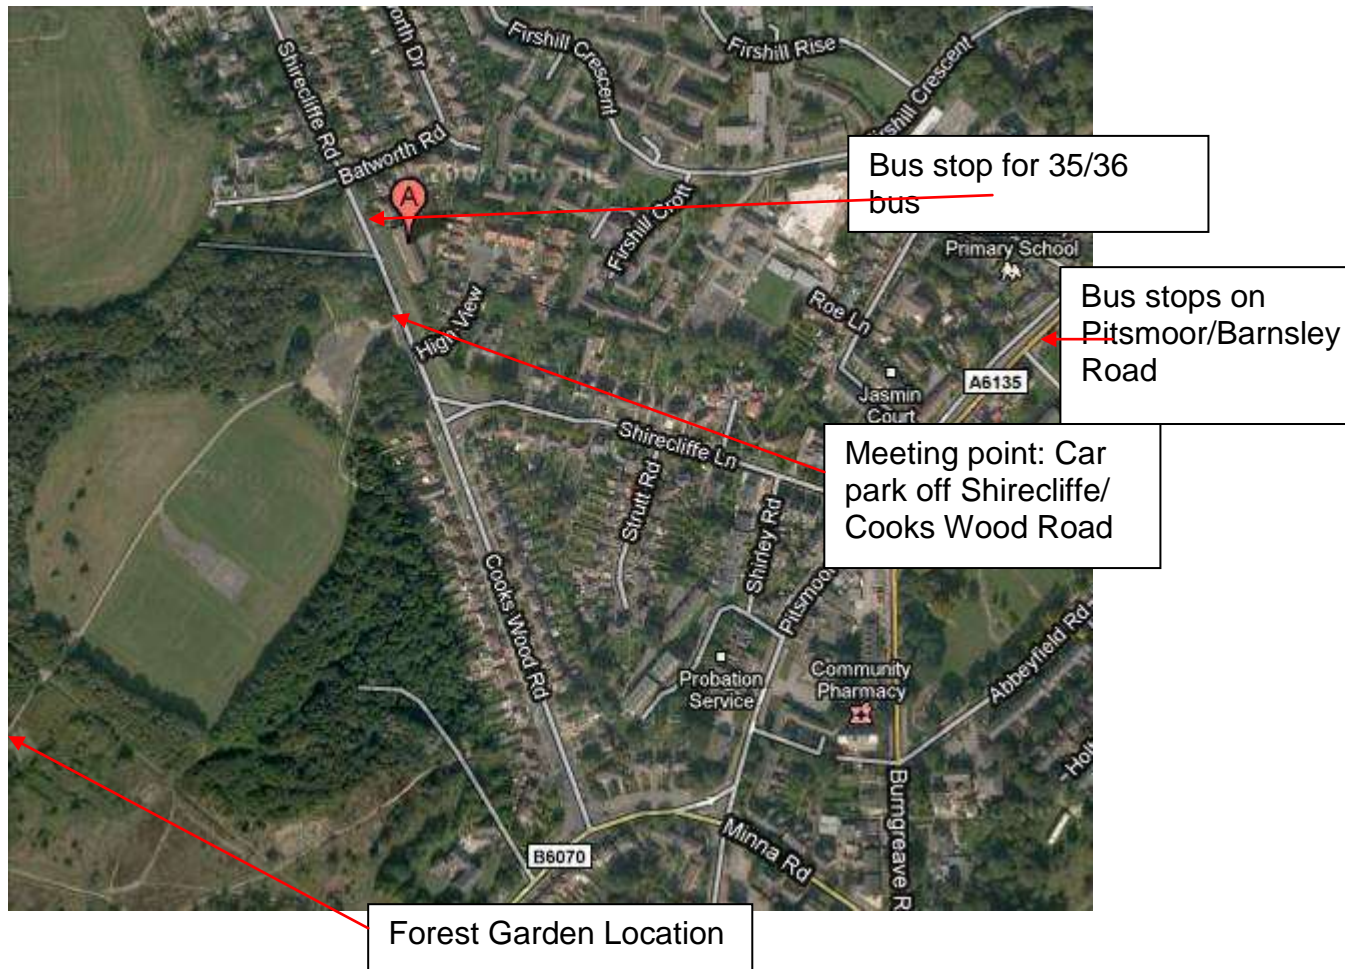

## MAP TO PARKWOOD SPRINGS FOREST GARDEN

- **Please bring food/drink**
- **Come with nothing or your prayers, blessings, songs, poems, readings, music, dance or whatever!**
- **Let's have an enjoyable time with our common mother, planet Earth!**
- **Please note there are no public conveniences or facilities for seating on-site so do come prepared. Wear sturdy shoes and come prepared for the weather.**
- **Location: Meet at Parkwood Springs Forest Garden car park (opposite flats104-138), Shirecliffe Road, S5 8XB at 11am.**
- **Travel: Buses – 35 and 36 from Pond St to Shirecliffe Road/Cooks Wood Rd (Please note; these buses that run directly to Shirecliffe are in the process of changing please check with SYPTTE) or alternatively use 47,48 or 87 to Pitsmoor Road/Barnsley Road or 75,76,97, 88, 83, 83a or 98 to Burngrave Rd (and then a short walk).**