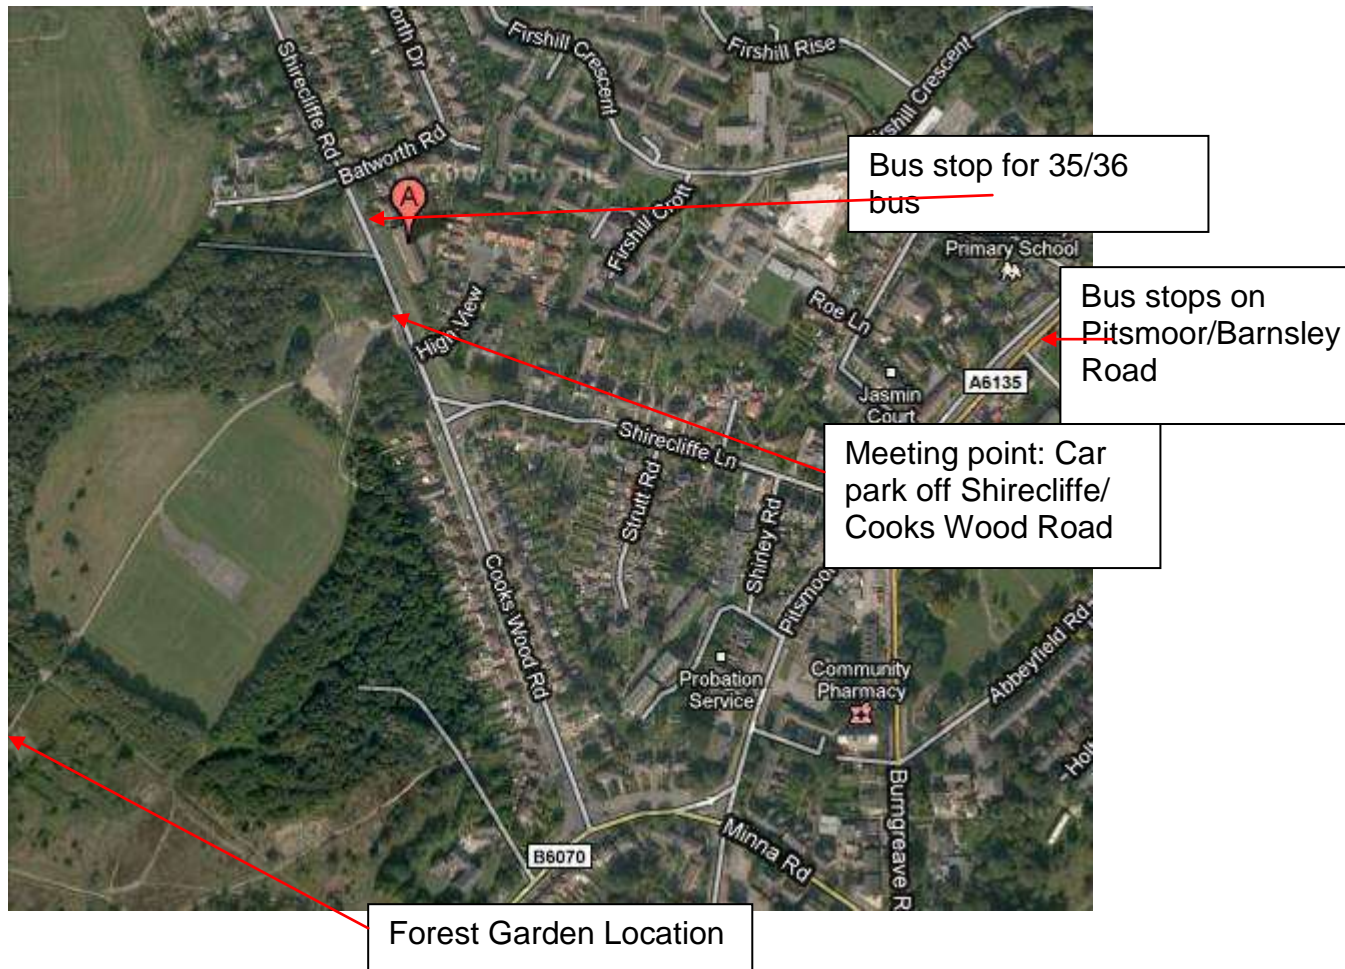

## MAP TO PARKWOOD SPRINGS FOREST GARDEN

- **Please bring food/drink**
- **Come with nothing or your prayers, blessings, songs, poems, readings, music, dance or whatever!**
- **Let's have an enjoyable time with our common mother, planet Earth!**
- **Please note there are no public conveniences or facilities for seating on-site so do come prepared. Wear sturdy shoes and come prepared for the weather.**
- **Location: Meet at Parkwood Springs Forest Garden car park (opposite flats104-138), Shirecliffe Road, S5 8XB at 11am.**
- **Travel: Buses – 35 and 36 from Pond St to Shirecliffe Road/Cooks Wood Rd (Please note; these buses that run directly to Shirecliffe are in the process of changing please check with SYPTTE) or alternatively use 47,48 or 87 to Pitsmoor Road/Barnsley Road or 75,76,97, 88, 83, 83a or 98 to Burngreave Rd (and then a short walk).**