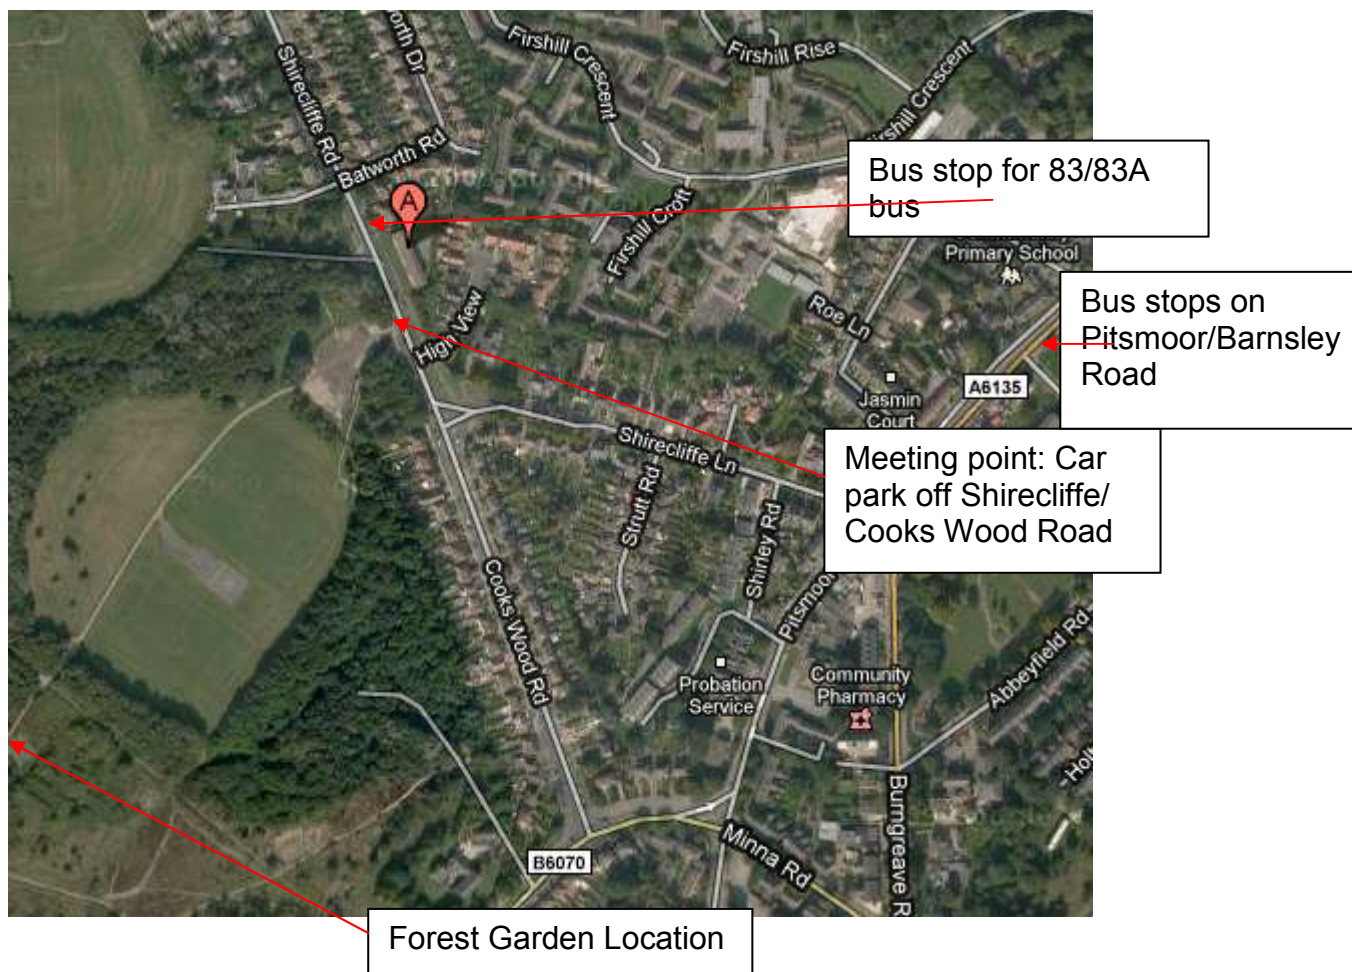

Parkwood Springs

Saturday 12th January 11am – 2pm

**SHEFFIELD INTERFAITH INVITES YOU TO
JOIN IN THE**

JOINT ENVIRONMENTAL INITIATIVE

'The Multifaith Forest Garden'

The workday will include mulching fruit trees and bushes, fruit tree husbandry, removing mulch matting and general maintenance. There will also be another chance for a guided walk around the garden for those who haven't visited before.

Email: tim.shortland@sheffield.gov.uk

MAP TO PARKWOOD SPRINGS FOREST GARDEN

- **Please bring food/drink**
- **Come with nothing or your prayers, blessings, songs, poems, readings, music, dance or whatever!**
- **Let's have an enjoyable time with our common mother, planet Earth!**
- **Please note there are no public conveniences or facilities for seating on-site so do come prepared. Wear sturdy shoes and come prepared for the weather.**
- **Location: Meet at Parkwood Springs Forest Garden car park (opposite flats104-138), Shirecliffe Road, S5 8XB at 11am.**
- **Travel: Buses – to 2(TM Travel),83,83A to Shirecliffe Road/Cooks Wood Rd (Please note; these buses that run directly to Shirecliffe are in the process of changing please check with SYPTTE) or alternatively use 47,48 or 87 to Pitsmoor Road/Barnsley Road or 75,76,97 or 98 to Burngreave Rd/Cooks Wood Rd (and then a short walk).**