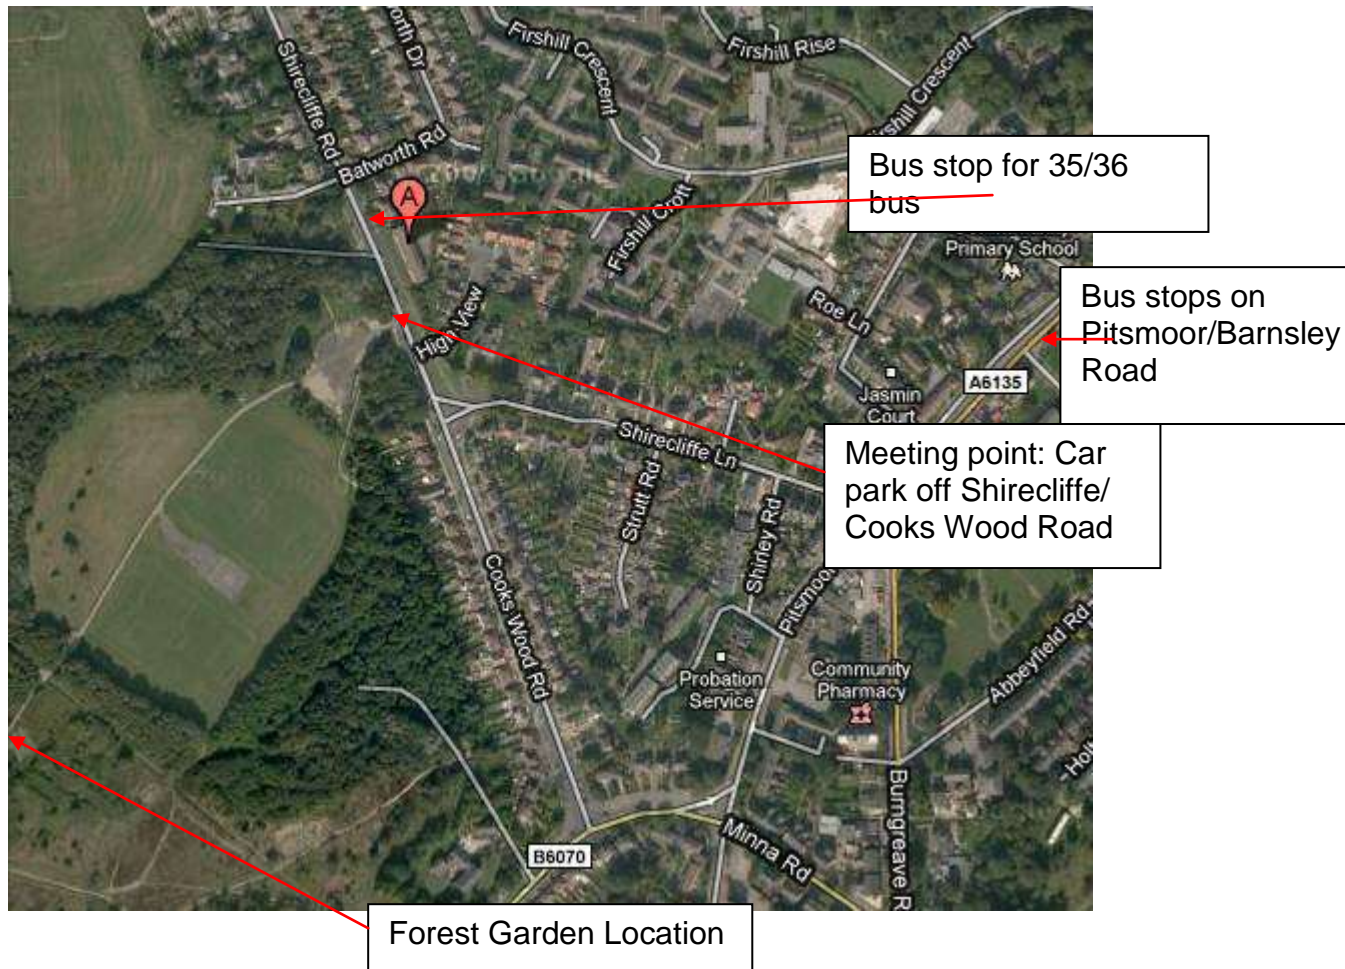

Email: tim.shortland@sheffield.gov.uk

MAP TO PARKWOOD SPRINGS FOREST GARDEN

- **Please bring food/drink**
- **Come with nothing or your prayers, blessings, songs, poems, readings, music, dance or whatever!**
- **Let's have an enjoyable time with our common mother, planet Earth!**
- **Please note there are no public conveniences or facilities for seating on-site so do come prepared. Wear sturdy shoes and come prepared for the weather.**
- **Location: Meet at Parkwood Springs Forest Garden car park (opposite flats104-138), Shirecliffe Road, S5 8XB at 11am.**
- **Travel: Buses – 35 and 36 from Pond St to Shirecliffe Road/Cooks Wood Rd (Please note; these buses that run directly to Shirecliffe are in the process of changing please check with SYPTE) or alternatively use 47,48 or 87 to Pitsmoor Road/Barnsley Road or 75,76,97, 88, 83, 83a or 98 to Burngreave Rd (and then a short walk).**