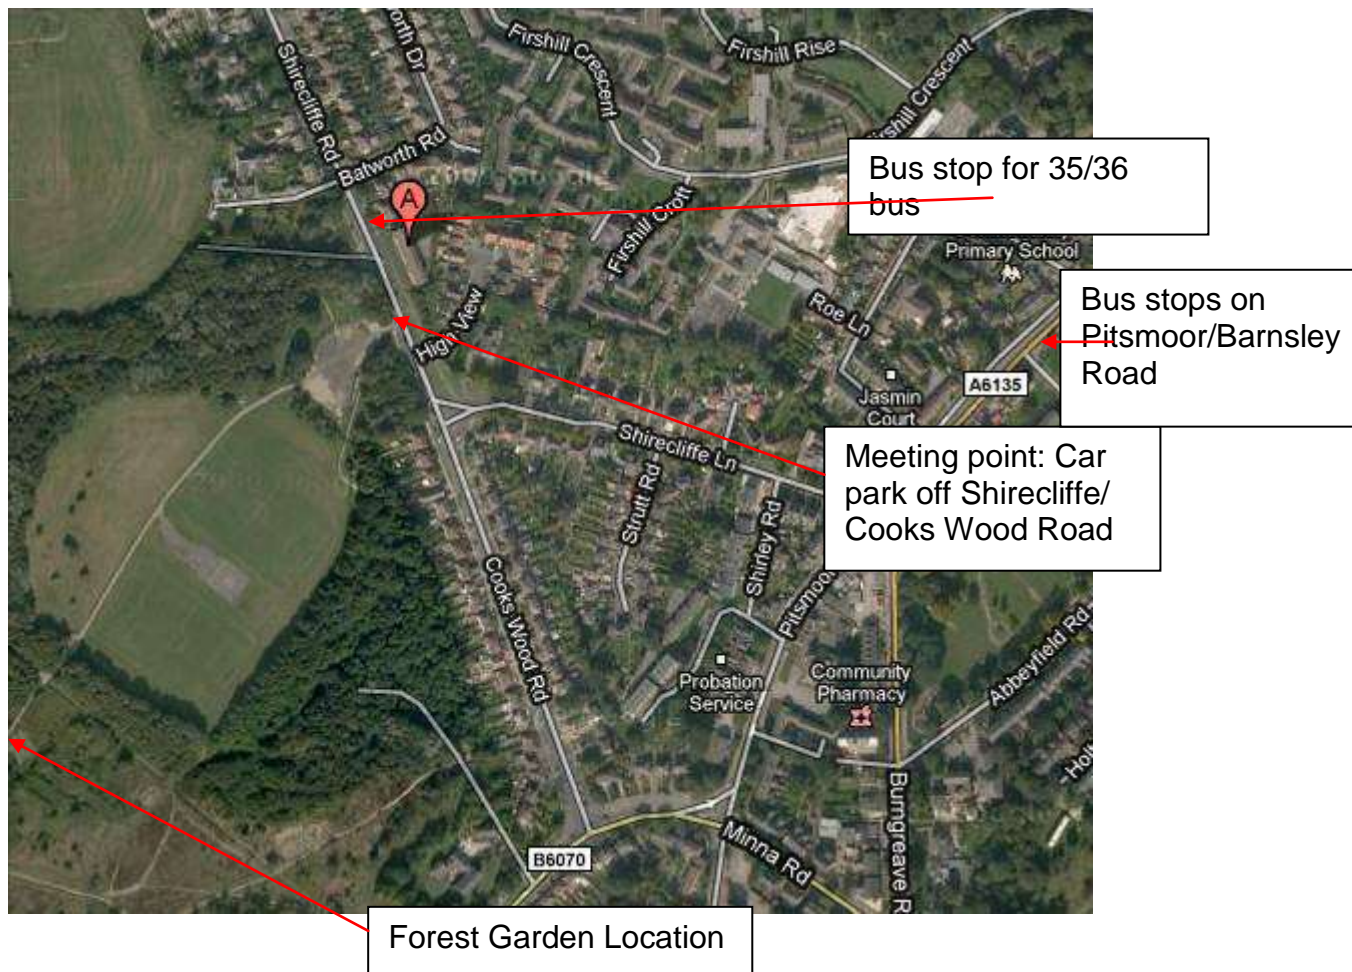

## MAP TO PARKWOOD SPRINGS FOREST GARDEN

- **Please bring** food/drink
- **Come with** nothing or your prayers, blessings, songs, poems, readings, music, dance or whatever!
- **Let's have** an enjoyable time with our common mother, planet Earth!
- **Please note** there are no public conveniences or facilities for seating on-site so do come prepared. Wear sturdy shoes and come prepared for the weather.
- **Location:** Meet at Parkwood Springs Forest Garden car park (opposite flats 104-138), Shirecliffe Road, S5 8XB at 11am.
- **Travel:** Buses – 35 and 36 from Pond St to Shirecliffe Road/Cooke's Wood Rd or alternatively use 47, 48 or 87 to Pitsmoor Road/Barnsley Road or 75, 76, 97, 88, 83, 83a or 98 to Burngreave Rd (and then a short walk).