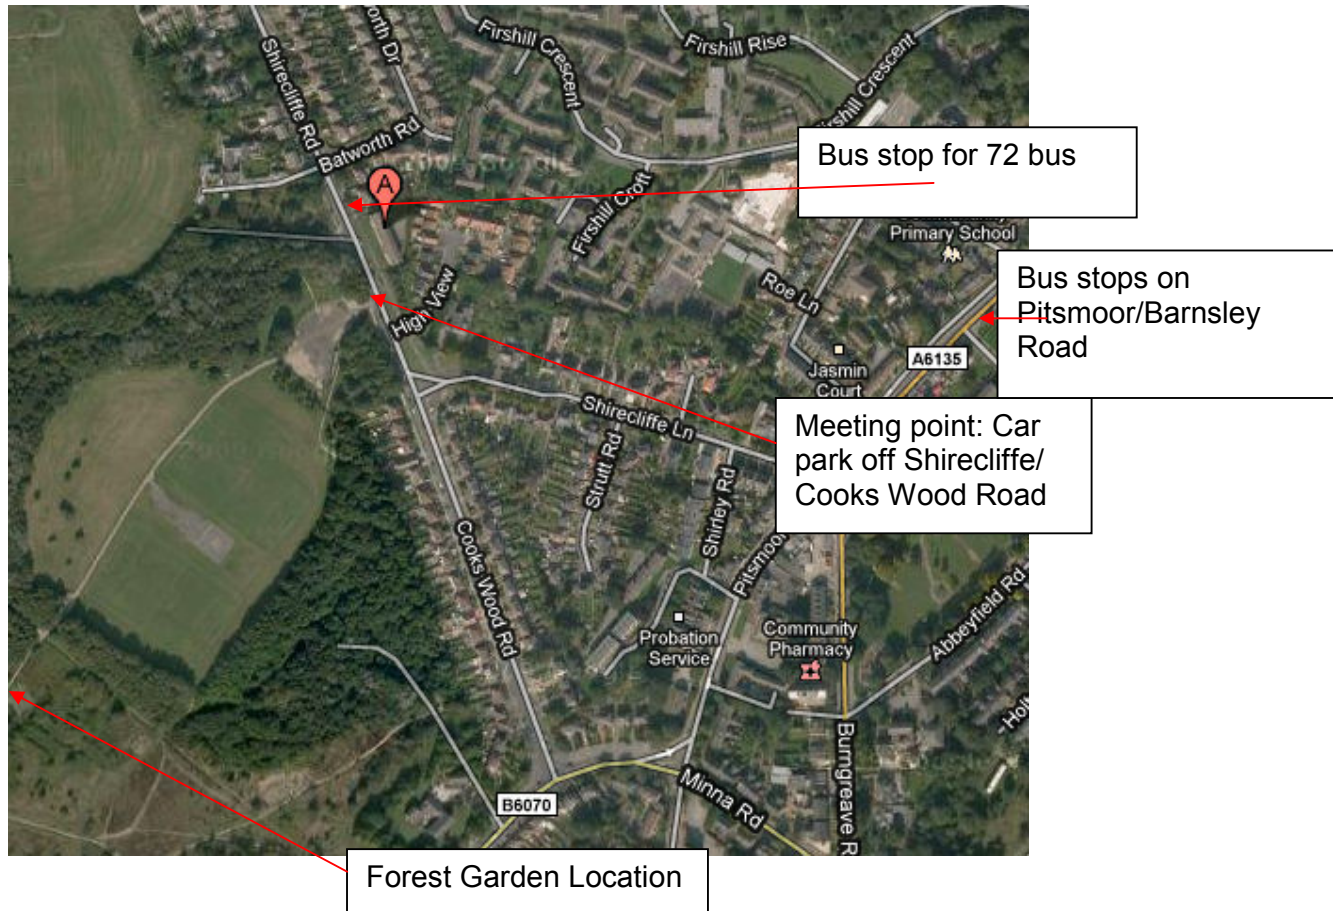

Parkwood Springs

Saturday 13th October 11am – 2pm

***SHEFFIELD INTERFAITH INVITES YOU TO
JOIN IN THE***

JOINT ENVIRONMENTAL INITIATIVE
'The Interfaith Forest Garden'

The workday will include a tidy up prior to the onset of winter, mulching fruit trees and bushes, fruit tree husbandry and general maintenance. There will also be another chance for a guided walk around the garden for those who haven't visited before and if we are very lucky there will be a few mulberries left.

Email: Leonie.Kapadia@sheffield.gov.uk

MAP TO PARKWOOD SPRINGS FOREST GARDEN

- **Please bring** food/drink
- **Come with** nothing or your prayers, blessings, songs, poems, readings, music, dance or whatever!
- **Let's have** an enjoyable time with our common mother, planet Earth!
- **Please note** there are no public conveniences or facilities for seating on-site so do come prepared. Wear sturdy shoes and come prepared for the weather.
- **Location:** Meet at Parkwood Springs Forest Garden car park (opposite flats 104-138), Shirecliffe Road, S5 8XB at 11am.
- **Travel:** Buses - 72 to Shirecliffe Road/ 47, 48, 75, 76, 88, 83, 87, 97 or 98 to Pitsmoor Road/Barnsley Road (and ten-minute walk).