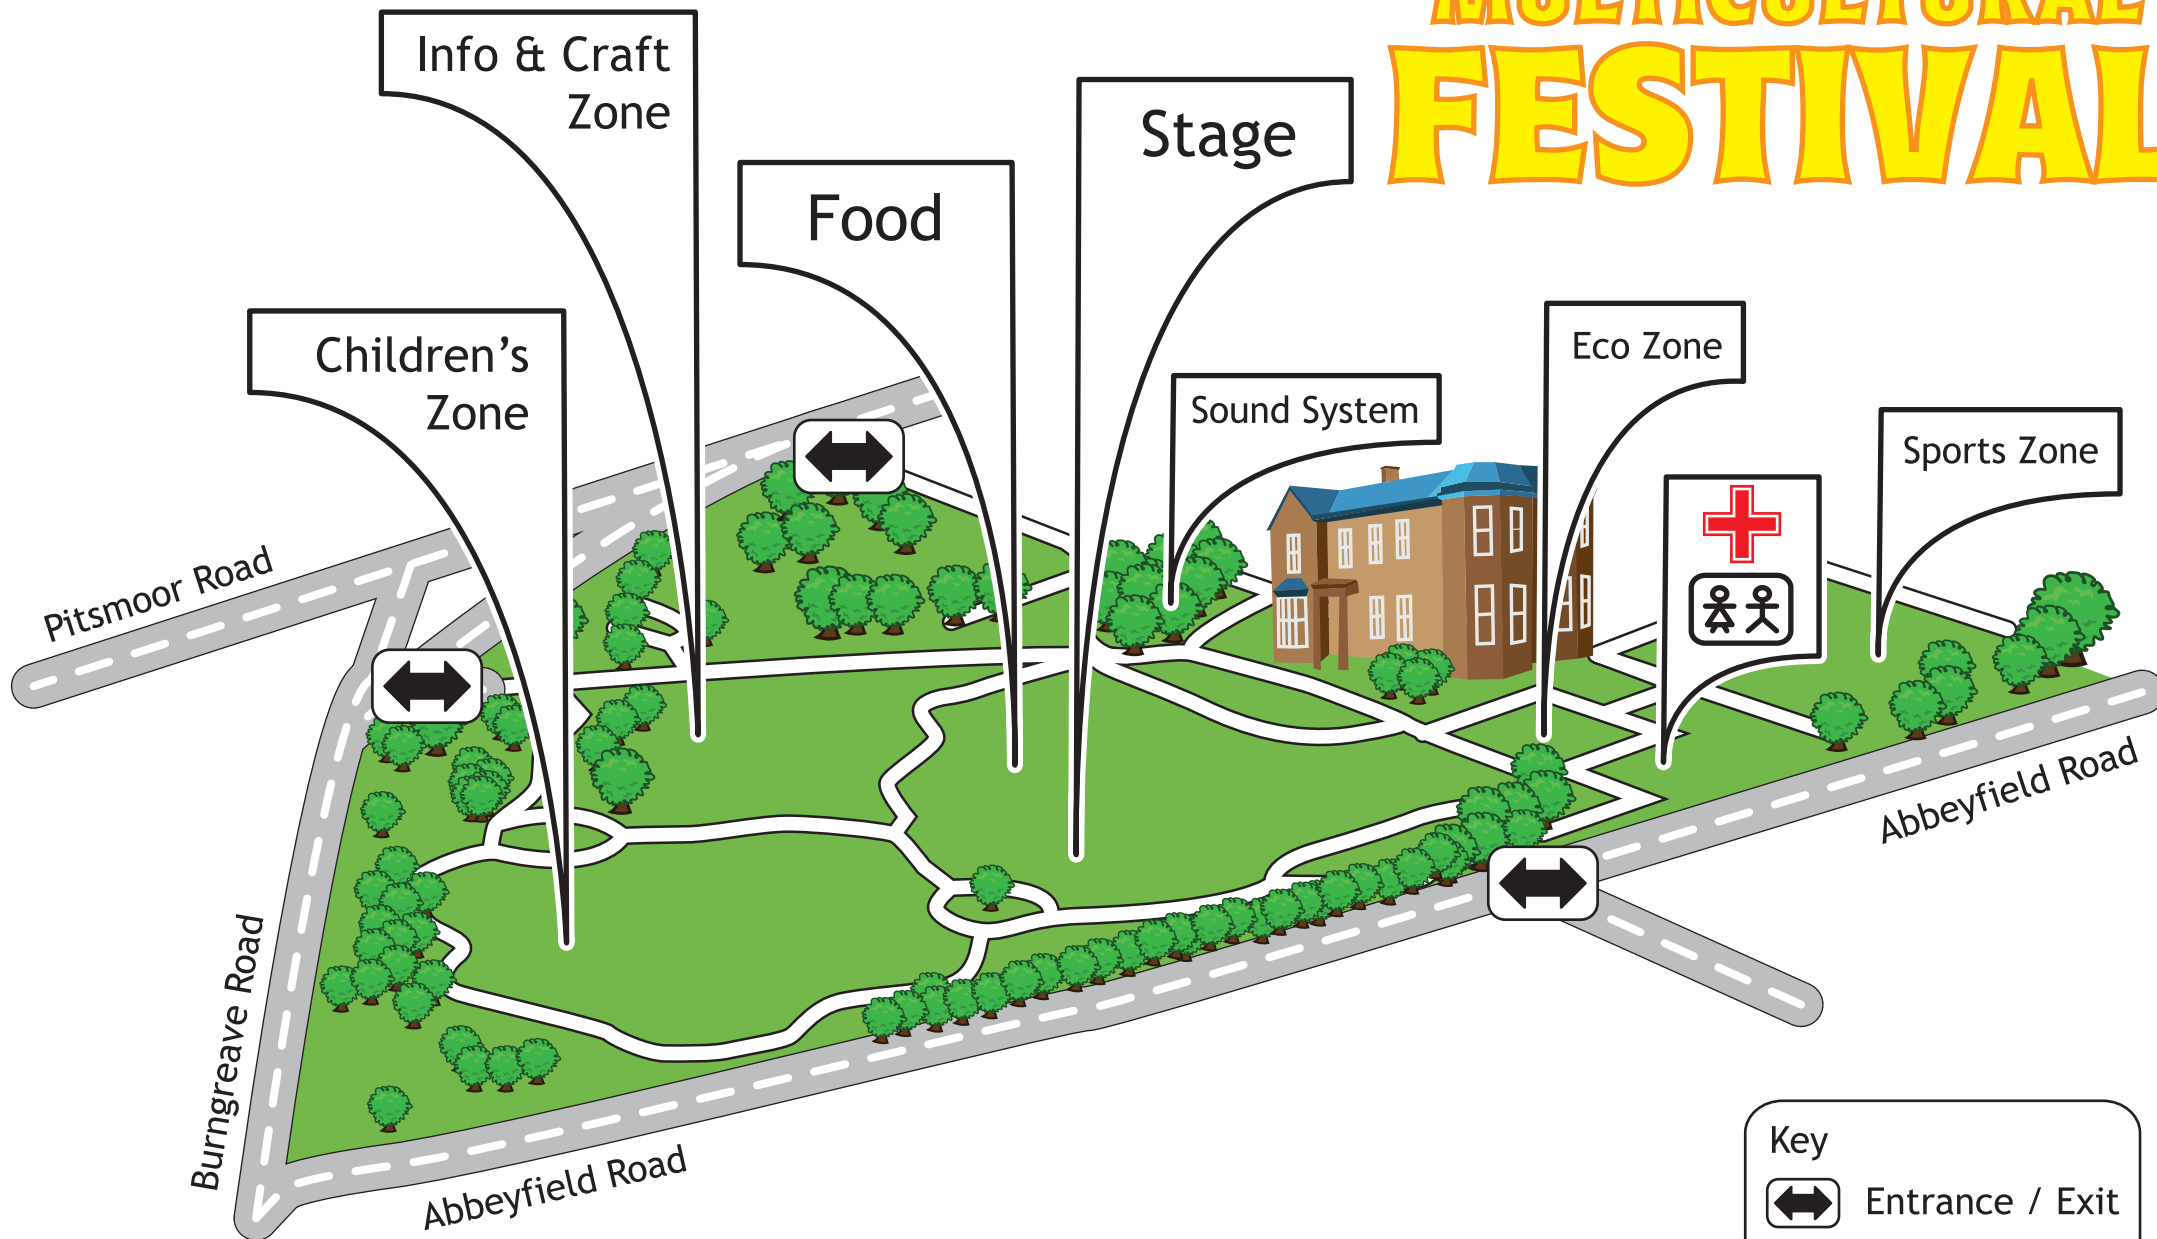

ABBNEYFIELD PARK MULTICULTURAL FESTIVAL

SUNDAY
5th July 2009
1PM – 6PM

More Information: **BCAF 0114 272 8008**

Burngreave's biggest Community event...
Abbeyfield Park Multicultural Festival

This year's festival is different... it's run by volunteers and residents and will truly be a community event. You'll see lots of local acts, there will be plenty of activities for children and loads of stalls and food.

You can sign up at the Burngreave Community Action Forum stall today (see map inside) or give BCAF a call on 2728008.

Abbeyfield Park Multicultural Festival has been organised by volunteers and residents, with the help of the following organisations: Burngreave Community Action Forum, the Burngreave Messenger, the Rock Christian Centre, Burngreave Young Advisors, 1Ummah1 Youth Group, Ellesmere Youth Project, Activity Sheffield, Sheffield Futures, Sheffield Homes, the Local Safer Neighbourhood Team (South Yorkshire Police), Burngreave Community Radio, JDR Entertainment, We Create Events, Regather.

ABBNEYFIELD PARK MULTICULTURAL FESTIVAL

Key

-  Entrance / Exit
-  First Aid Tent
-  Toilets